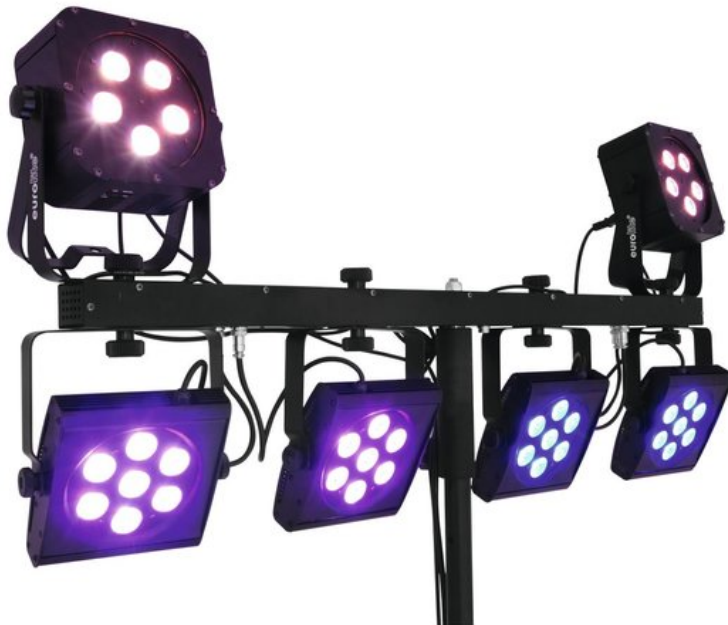

EUROLITE KLS-Kombo Pack 9

Universal mobile light set

Art. No.: 42109549

GTIN:

The article is no longer in our assortment.

Features:

Universal mobile light set

- Combines six LED spots
- The standard light system for every small band, solo entertainers and parties
- Set consisting of: 42109890 EUROLITE LED KLS-2001 Compact lightset, 2 x 51915380 EUROLITE LED SLS-5 QCL 5x5W Floor, 60004120 Speaker system stand alu, black, 59007081 EUROLITE STV-3529 Adapter long
- Details to the products:
- KLS-2001 Compact lightset
- Complete LED light set with 4 spots
- Compact and easy to transport
- 7 quadcolor LEDs (QCL) per spot (3 x RGBA and 4 x RGBW)
- 4 IEC outputs for power supply of further devices
- SLS-5 QCL 5x5W Floor
- Equipped with 4in1 quadcolor LEDs for homogeneous light output in the colors red, green, blue and white
- For hanging or standing
- Flat housing form requires minimal space when rigging
- You can find more information under the respective article

Logistic

EUROLITE LED KLS-2001 Compact light set

DMX LED spotlight set with 28 x 4in1 LED for mobile use

- Complete LED light set with four slimline LED spots
- Crossbar with integrated DMX control unit