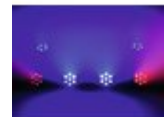

EUROLITE KLS-Kombo Pack 9

Universal mobile light set

Art. No.: 42109549

GTIN:

The article is no longer in our assortment.

Features:

Universal mobile light set

- Combines six LED spots
- The standard light system for every small band, solo entertainers and parties
- Set consisting of: 42109890 EUROLITE LED KLS-2001 Compact lightset, 2 x 51915380 EUROLITE LED SLS-5 QCL 5x5W Floor, 60004120 Speaker system stand alu, black, 59007081 EUROLITE STV-3529 Adapter long
- Details to the products:
- KLS-2001 Compact lightset
- Complete LED light set with 4 spots
- Compact and easy to transport
- 7 quadcolor LEDs (QCL) per spot (3 x RGBA and 4 x RGBW)
- 4 IEC outputs for power supply of further devices
- SLS-5 QCL 5x5W Floor
- Equipped with 4in1 quadcolor LEDs for homogeneous light output in the colors red, green, blue and white
- For hanging or standing
- Flat housing form requires minimal space when rigging
- You can find more information under the respective article