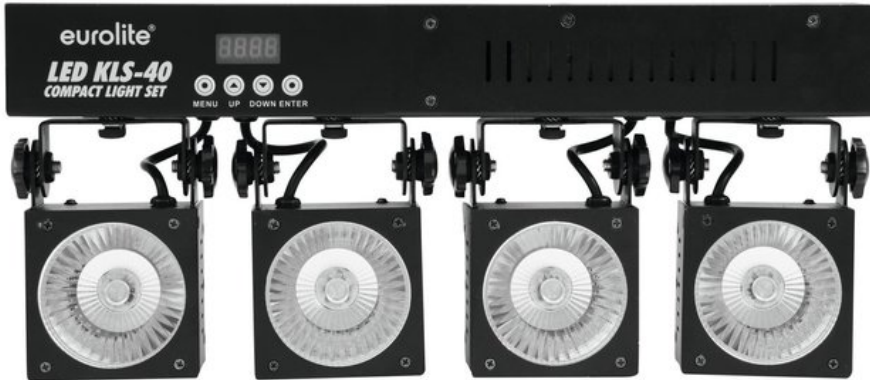

EUROLITE LED KLS-40 Compact Light Set

DMX LED spotlight set with COB LEDs for mobile use

Art. No.: 42109605

GTIN: 4026397546019

The article is no longer in our assortment.

Features:

- Complete LED light set with four compact LED spots
- Crossbar with integrated DMX control unit
- Ultra-light ideally suited for mobile use
- Comes pre-assembled
- 1 four color LED per spot (RGBW)
- Movable and tiltable spotlights
- DMX-controlled operation or stand-alone operation with Master/Slave function
- 2, 3, 4, 6, 16, 20 or 24 DMX channels selectable
- Sound-control via built-in microphone, microphone sensitivity adjustable
- Supports QuickDMX - the wireless DMX-system from Eurolite
- Built-in phantom fed socket for QuickDMX receiver (see accessories)
- DMX512 control via regular DMX controller
- Via DMX, each spot can be individually controlled
- Functions: RGBW color mixture, color presets, built-in programs, strobe effect with variable speed, dimmer, sound-control, Master/Slave operation
- Addressing and setting via control panel with 4-digit LED display
- Suited for installation on a speaker stand (not included) or truss
- Black lacquered metal version with movable mounting bracket
- Ideal for bands, stages or solo entertainers
- Switch-mode power supply for operation between 100 and 240 volts
- The device is cooled by passive convection cooling
- Control via stand-alone; DMX; QuickDMX
- Preprogrammed in Light J; LED PC-Control 512; Light Captain
- Flicker-free
- With a beam angle of 12°