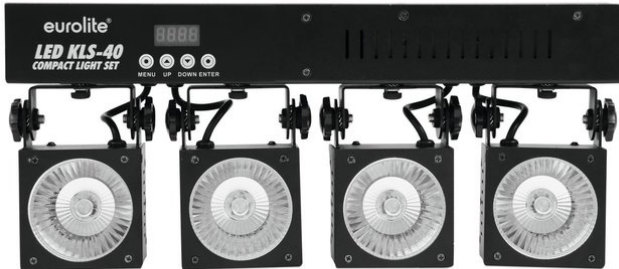

## LED KLS-40 Compact Light Set

DMX LED spotlight set with COB LEDs for mobile use

Art. No.: 42109605

GTIN: 4026397546019

**The article is no longer in our assortment.**

All rights reserved. Subject to change without notice. Errors and omissions excepted.  
Illustration only. Actual item may differ from photo.

## LED KLS-40 Compact Light Set

DMX LED spotlight set with COB LEDs for mobile use

Art. No.: 42109605

GTIN: 4026397546019

### Features:

---

- Complete LED light set with four compact LED spots
- Crossbar with integrated DMX control unit
- Ultra-light ideally suited for mobile use
- Comes pre-assembled
- 1 four color LED per spot (RGBW)
- Movable and tiltable spotlights
- DMX-controlled operation or stand-alone operation with Master/Slave function
- 2, 3, 4, 6, 16, 20 or 24 DMX channels selectable
- Sound-control via built-in microphone, microphone sensitivity adjustable
- Supports QuickDMX - the wireless DMX-system from Eurolite
- Built-in phantom fed socket for QuickDMX receiver (see accessories)
- DMX512 control via regular DMX controller
- Via DMX, each spot can be individually controlled
- Addressing and setting via control panel with 4-digit LED display
- Suited for installation on a speaker stand (not included) or truss
- Black lacquered metal version with movable mounting bracket