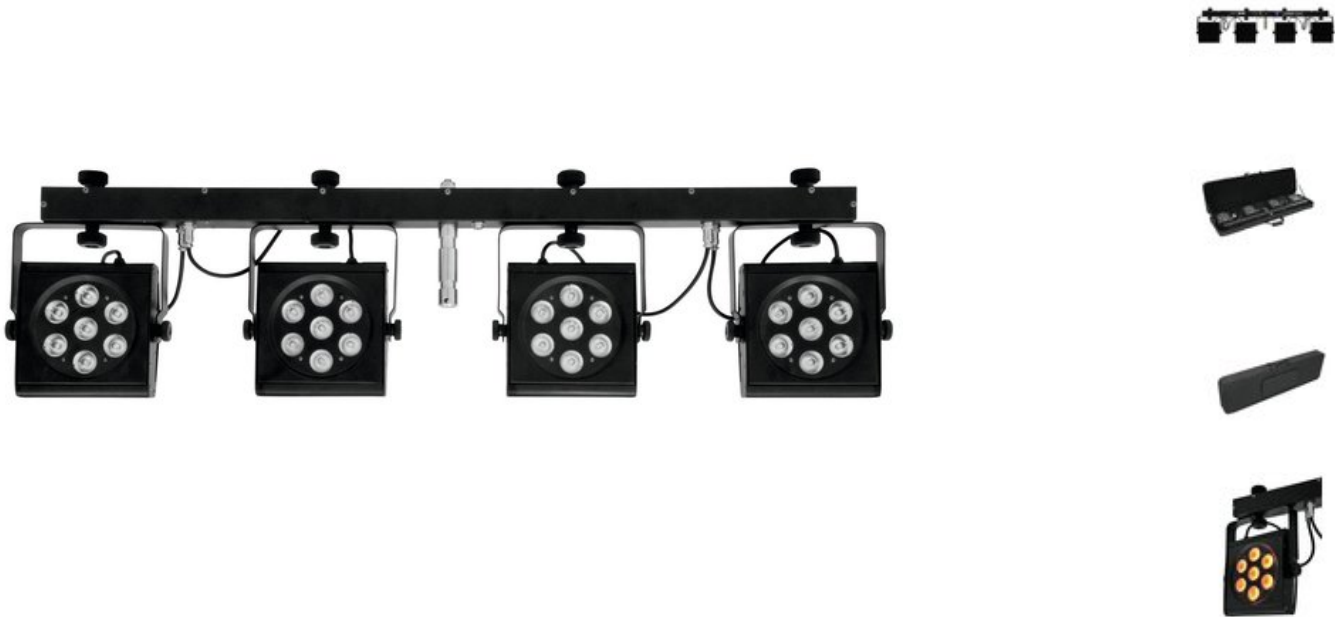

EUROLITE LED KLS-2001 Compact light set

DMX LED spotlight set with 28 x 4in1 LED for mobile use

Art. No.: 42109890

GTIN: 4026397440034

The article is no longer in our assortment.

Features:

- Complete LED light set with four slimline LED spots
- Crossbar with integrated DMX control unit
- Installation via TV pin for tripods with 28 mm interior diameter
- Ultra-light ideally suited for mobile use
- 7 quadcolor LEDs (QCL) per spot (3 x RGBA and 4 x RGBW)
- Comes pre-assembled with practical transport bag
- Through the close chip placement of the multichip technology, an exquisite color mix even with short distances to the illuminated surface is provided
- Movable and tiltable spotlights
- DMX-controlled operation or stand-alone operation with processor-controlled color change
- Master/Slave operation
- Sound-control via built-in microphone with sensitivity control
- DMX512 control via regular DMX controller (occupies 23 channels)
- Via DMX, each spot can be individually controlled
- DMX functions: dimmer, automatic mode, music control, strobe effect
- Addressing and setting via control panel with 4-digit LED display
- Suited for installation on a lighting stand (not included) or truss
- Black lacquered metal version
- Ideal for bands, stages or solo entertainers
- Ready for connection with power cord and PowerCon input
- 4 IEC outputs for power supply of further devices
- 28 powerful LEDs
- Preprogrammed in EASY SHOW 1; Light Captain
- For further information about this product, please refer to the Data Sheet under "Downloads"

Logistic

EAN / GTIN: 4026397440034

Weight: 14,85 kg

Length: 1.26 m

Width: 0.13 m

Height: 0.41 m

Bulky product