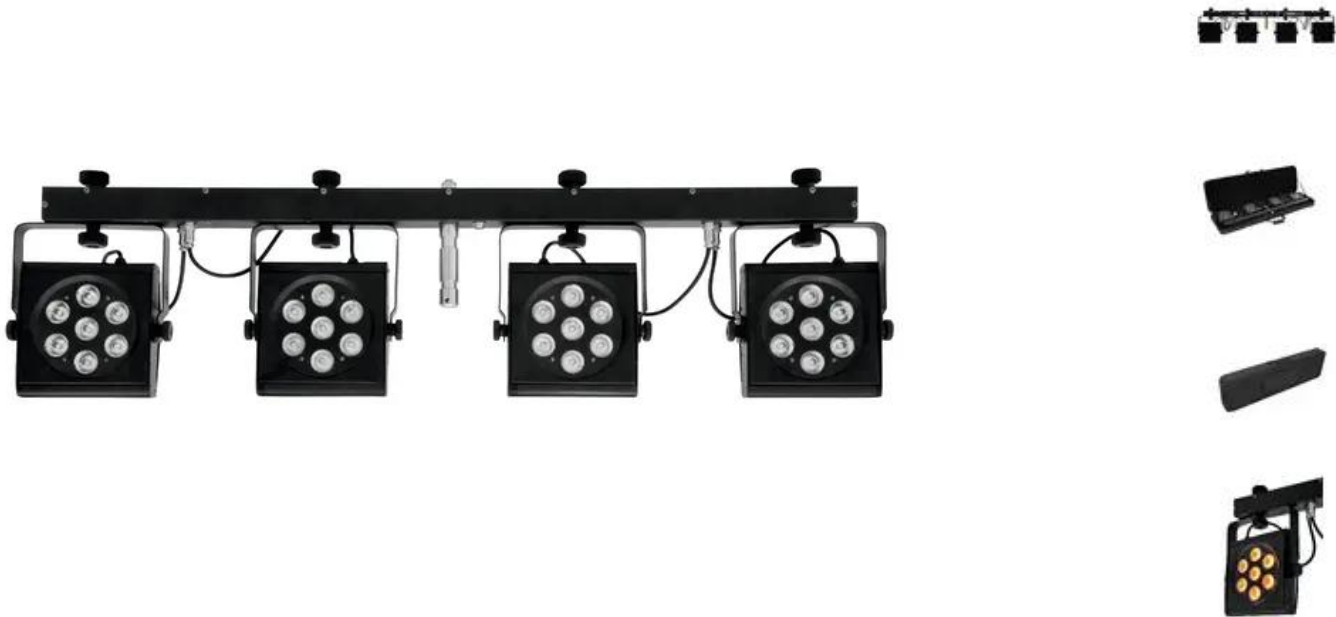

EUROLITE LED KLS-2001 Compact light set

DMX LED spotlight set with 28 x 4in1 LED for mobile use

Art. No.: 42109890

GTIN: 4026397440034

The article is no longer in our assortment.

Features:

- Complete LED light set with four slimline LED spots
- Crossbar with integrated DMX control unit
- Installation via TV pin for tripods with 28 mm interior diameter
- Ultra-light ideally suited for mobile use
- 7 quadcolor LEDs (QCL) per spot (3 x RGBA and 4 x RGBW)
- Comes pre-assembled with practical transport bag
- Through the close chip placement of the multichip technology, an exquisite color mix even with short distances to the illuminated surface is provided
- Movable and tiltable spotlights
- DMX-controlled operation or stand-alone operation with processor-controlled color change
- Master/Slave operation
- Sound-control via built-in microphone with sensitivity control
- DMX512 control via regular DMX controller (occupies 23 channels)
- Via DMX, each spot can be individually controlled
- DMX functions: dimmer, automatic mode, music control, strobe effect
- Addressing and setting via control panel with 4-digit LED display
- Suited for installation on a lighting stand (not included) or truss
- Black lacquered metal version
- Ideal for bands, stages or solo entertainers
- Ready for connection with power cord and PowerCon input
- 4 IEC outputs for power supply of further devices
- 28 LEDs
- For further information about this product, please refer to the Data Sheet under "Downloads"

Power supply:	230 V AC, 50 Hz
Power consumption:	185.00 W
LED type:	28
Fixtures available for:	EASY SHOW 1; Light Captain
Dimensions:	Width: 120 cm Depth: 6 cm Height: 31 cm
DMX channels:	23
DMX connection:	3-pin XLR
Sound-control:	via built-in microphone
LED type:	8 W QCL
Number of LEDs:	28
Beam angle:	22°
TV spigot:	D = 28 mm
Dimensions (L x W x H):	1200 x 60 x 310 mm
Weight:	11 kg
Special product:	Not designed for household room illumination
Intended use:	Show effect lighting