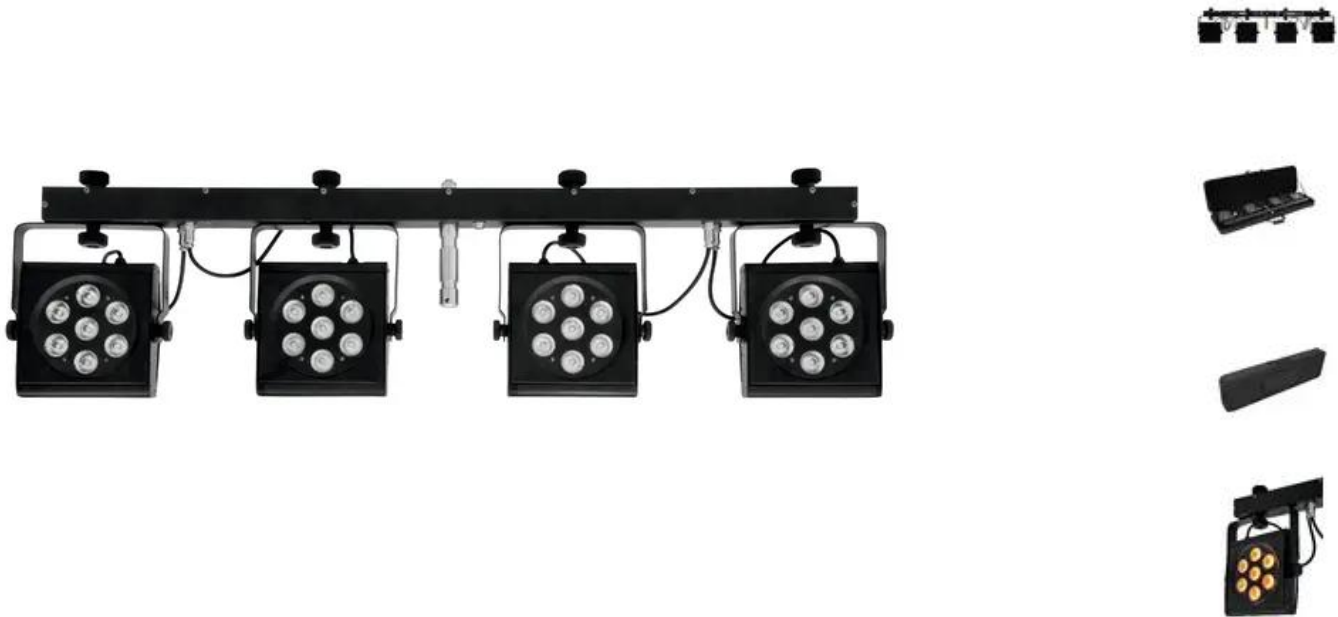

EUROLITE LED KLS-2001 Compact light set

DMX LED spotlight set with 28 x 4in1 LED for mobile use

Art. No.: 42109890

GTIN: 4026397440034

Features:

- Complete LED light set with four slimline LED spots
- Crossbar with integrated DMX control unit
- Installation via TV pin for tripods with 28 mm interior diameter
- Ultra-light ideally suited for mobile use
- 7 quadcolor LEDs (QCL) per spot (3 x RGBA and 4 x RGBW)
- Comes pre-assembled with practical transport bag
- Through the close chip placement of the multichip technology, an exquisite color mix even with short distances to the illuminated surface is provided
- Movable and tiltable spotlights
- DMX-controlled operation or stand-alone operation with processor-controlled color change
- Master/Slave operation
- Sound-control via built-in microphone with sensitivity control
- DMX512 control via regular DMX controller (occupies 23 channels)
- Via DMX, each spot can be individually controlled
- DMX functions: dimmer, automatic mode, music control, strobe effect
- Addressing and setting via control panel with 4-digit LED display
- Suited for installation on a lighting stand (not included) or truss
- Black lacquered metal version
- Ideal for bands, stages or solo entertainers
- Ready for connection with power cord and PowerCon input
- 4 IEC outputs for power supply of further devices
- 28 LEDs
- For further information about this product, please refer to the Data Sheet under "Downloads"

Power supply:	230 V AC, 50 Hz
Power consumption:	185.00 W
LED type:	28
Fixtures available for:	EASY SHOW 1; Light Captain
Dimensions:	Width: 120 cm Depth: 6 cm Height: 31 cm
DMX channels:	23
DMX connection:	3-pin XLR
Sound-control:	via built-in microphone
LED type:	8 W QCL
Number of LEDs:	28
Beam angle:	22°
TV spigot:	D = 28 mm
Dimensions (L x W x H):	1200 x 60 x 310 mm
Weight:	11 kg
Special product:	Not designed for household room illumination
Intended use:	Show effect lighting