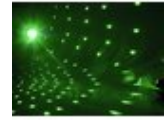

EUROLITE Mirror Ball Set 20cm with LED RGB Spot RC

Set with motor, mirror ball, chain, color pinspot and IR remote

Art. No.: 50101857

GTIN: 4026397446081

The article is no longer in our assortment.

Description:

Amazing disco atmosphere and easy operation - this set makes it possible!
This affordable Eurolite mirror ball set in professional quality brings brilliant RGB colors to any party location and creates instant disco feel!
The set includes a mirror ball with a diameter of 20 cm covered with countless little mirrors.
Thanks to the supplied motor, type MD-1015, the ball slowly rotates on its own axis while reflecting colorful light beams to create the familiar disco effect. The necessary light is provided by an Eurolite PST-9W pinspot which, of course, is also included in this set.
During operation, you can either rely on the fully automatic mode or you take matters into your own hands and use the supplied IR remote control. You can choose from slowly fading colors and preset intervals for rapid color changes; brightness and color mode can also be adjusted manually. It's entirely up to you to make the most of your event!

Features:

- Memory function saves last setting when switching off
 - Color selection manual; color change adjustable; color fade adjustable; Dimmer electronic
 - Strobe effect
 - For application areas such as: Party room
- spotlight**
- 1 powerful LED 9 W SMD 3in1 TCL RGB
 - Control via IR remote control
 - Silent operation
- Package contents**
- 1 x mirror Ball, 1 x motor, 1 x spotlight, 1 x receiver, 1 x remote control, 1 x chain, 3 x screw, 1 x user manual