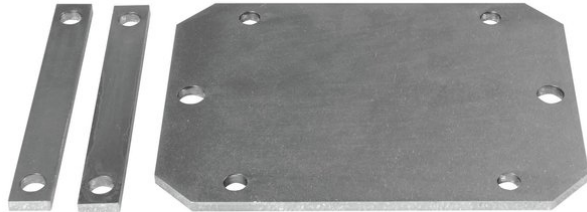

eurolite®

Mounting Plate MD-1015/MD-1030/MD-1515

Practical mount

Art. No.: 50301585

GTIN: 4026397434828

List price: 45.1 €
incl. 19% VAT.

eurolite®

Mounting Plate MD-1015/MD-1030/MD-1515

Practical mount

Art. No.: 50301585

GTIN: 4026397434828

Features:

- Truss mount for one EUROLITE MD-1515/MD-1030/MD-1015 mirrorball motor
- The mirrorball motor is easily clamped on the truss mount
- Made in Europe