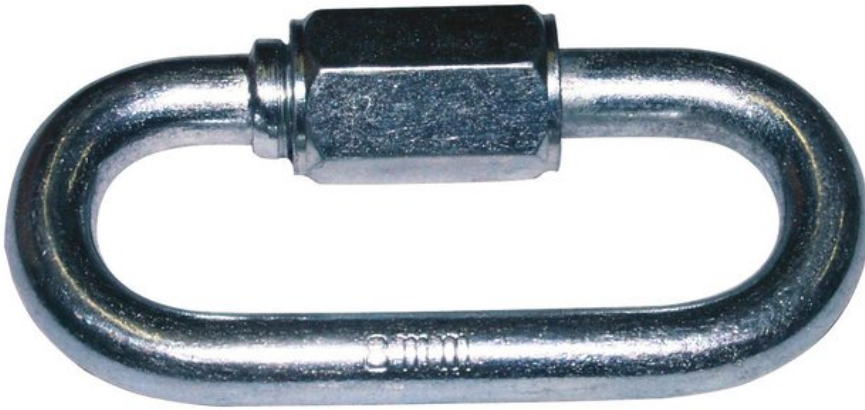

EUROLITE Quick link w/screw cap 4mm f.mball -40cm

Quick link with screw cap

Art. No.: 50301630

GTIN: 4026397118513

The article is no longer in our assortment.

Features:

- For a safe installation of your mirror ball
- 4 mm
- Suitable for installing mirror balls up to a maximum diameter of 40 cm
- Must not be used for safety bonds!
- For further information about this product, please refer to the Data Sheet under "Downloads"

Logistic

EAN / GTIN: 4026397118513

Weight: 0,01 kg

Length: 0.04 m

Width: 0.02 m

Height: 0.00 m

Technical specifications:

Maximum load WLL (5-fold):	90 kg
----------------------------	-------

Maximum load WLL (5-fold):	90 kg
----------------------------	-------

Maximum load BGV C1 (10-fold):	45 kg
--------------------------------	-------