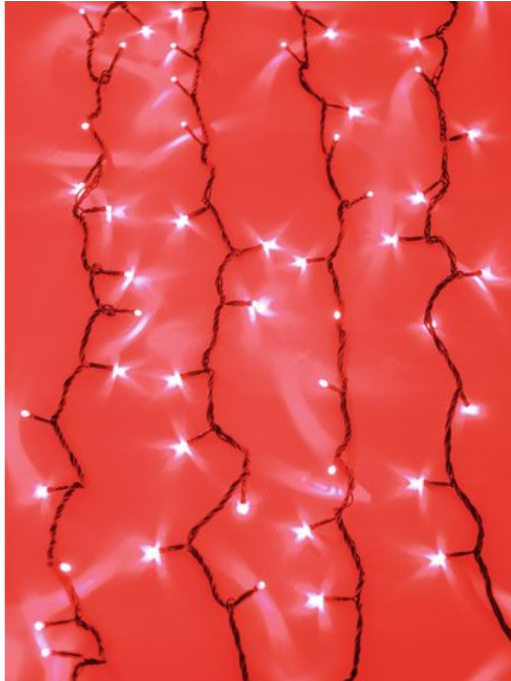

## EUROLITE LED Waterfall Light 2400 red LEDs

LED curtain with waterfall effect

Art. No.: 50499082

GTIN: 4026397505818

**The article is no longer in our assortment.**

### Features:

- LED light chain with waterfall effect for decorative lighting
- Absolute eyecatcher for any room
- Creates a unique atmosphere
- 3 x 10 meters
- Chaser effect with adjustable speed
- Dimmable
- Easy handling and installation
- Ready for connection with 1.5 m feed line
- Color: red