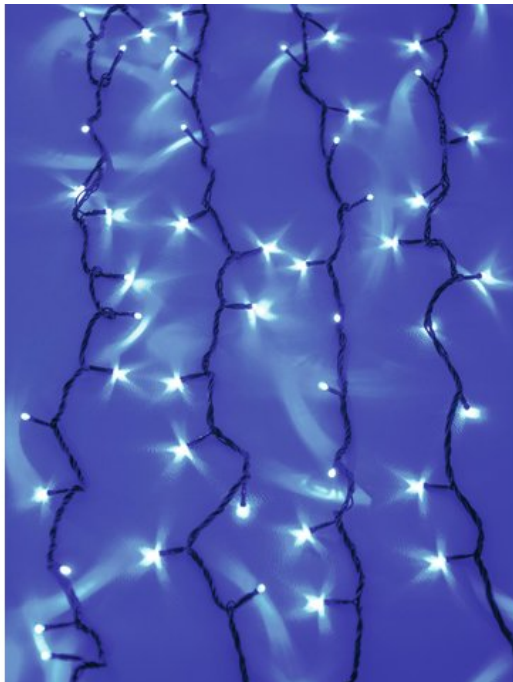

EUROLITE LED Waterfall Light 2400 blue LEDs

LED curtain with waterfall effect

Art. No.: 50499086

GTIN: 4026397505849

The article is no longer in our assortment.

Features:

- LED light chain with waterfall effect for decorative lighting
- Absolute eyecatcher for any room
- Creates a unique atmosphere
- 3 x 10 meters
- Chaser effect with adjustable speed
- Dimmable
- Easy handling and installation
- Ready for connection with 1.5 m feed line
- Color: blue

Logistic

EAN / GTIN: 4026397505849

Weight: 8,55 kg

Length: 0.38 m

Width: 0.38 m

Height: 0.20 m

Technical specifications:

Power supply:	100-240 V AC, 50/60 Hz
Power consumption:	213,00 W
Weight:	8,01 kg
LED number:	2400
LED number/strand:	120
LED space:	8.5 cm
Number of strands:	20
Strand space:	15 cm
Dimensions (W x H):	3 x 10 m

Feed line:	1.5 m
Legal specifications	
Special product:	Not designed for household room illumination
Intended use:	Show effect lighting