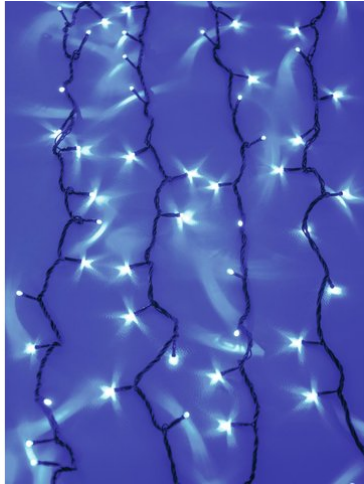

## LED Waterfall Light 2400 blue LEDs

LED curtain with waterfall effect

**Art. No.: 50499086**

GTIN: 4026397505849

**The article is no longer in our assortment.**

### Features:

---

- LED light chain with waterfall effect for decorative lighting
- Absolute eyecatcher for any room
- Creates a unique atmosphere
- 3 x 10 meters
- Chaser effect with adjustable speed
- Dimmable
- Easy handling and installation
- Ready for connection with 1.5 m feed line
- Color: blue