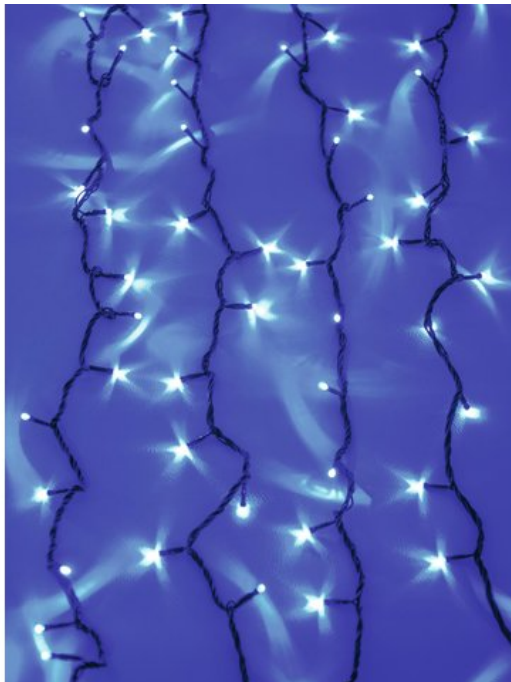

EUROLITE LED Waterfall Light 2400 UV LEDs

LED curtain with waterfall effect

Art. No.: 50499087

GTIN: 4026397505856

The article is no longer in our assortment.

Features:

- LED light chain with waterfall effect for decorative lighting
- Absolute eyecatcher for any room
- Creates a unique atmosphere
- 3 x 10 meters
- Chaser effect with adjustable speed
- Dimmable
- Easy handling and installation
- Ready for connection with 1.5 m feed line
- UV version

Logistic

EAN / GTIN: 4026397505856

Weight: 8,55 kg

Length: 0.38 m

Width: 0.38 m

Height: 0.20 m

Technical specifications:

Power supply:	100-240 V AC, 50/60 Hz
Power consumption:	213,00 W
Weight:	8,01 kg
LED number:	2400
LED number/strand:	120
LED space:	8.5 cm
Number of strands:	20
Strand space:	15 cm
Dimensions (W x H):	3 x 10 m

Feed line:	1.5 m
Legal specifications	
Special product:	Not designed for household room illumination
Intended use:	Show effect lighting