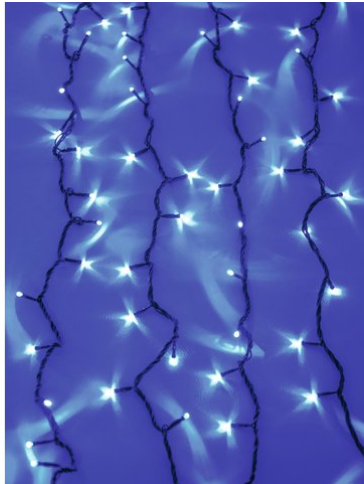

eurolite®

LED Waterfall Light 2400 UV LEDs

LED curtain with waterfall effect

Art. No.: 50499087

GTIN: 4026397505856

The article is no longer in our assortment.

eurolite®

LED Waterfall Light 2400 UV LEDs

LED curtain with waterfall effect

Art. No.: 50499087

GTIN: 4026397505856

Features:

- LED light chain with waterfall effect for decorative lighting
- Absolute eyecatcher for any room
- Creates a unique atmosphere
- 3 x 10 meters
- Chaser effect with adjustable speed
- Dimmable
- Easy handling and installation
- Ready for connection with 1.5 m feed line
- UV version