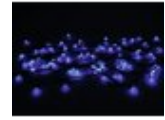

## EUROLITE LED Marble Garland 80LEDs SC red/blue

Light chain with little LED balls and various red/blue programs

Art. No.: 50499105

GTIN: 4026397457582

**The article is no longer in our assortment.**

### Features:

- Can also be used as indirect illumination
- 80 LEDs, each enclosed in a translucent, lightly satined hard plastic sphere
- Switching Colors (SC): uninterruptedly switches color in a given period of time
- Memory function saves last setting when switching off
- 80 powerful LEDs R/B
- 9 integrated show programs
- Suitable for outdoor use
- For application areas such as: Party room; Decoration; restaurants, bars and hotels
- Silent operation
- Application possibility: Suspended