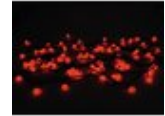

## EUROLITE LED Marble Garland 80LEDs SC red/blue

Light chain with little LED balls and various red/blue programs

Art. No.: 50499105

GTIN: 4026397457582

**The article is no longer in our assortment.**

### Features:

- Can also be used as indirect illumination
- 80 LEDs, each enclosed in a translucent, lightly satined hard plastic sphere
- Switching Colors (SC): uninterruptedly switches color in a given period of time
- Memory function saves last setting when switching off
- 80 powerful LEDs R/B
- 9 integrated show programs
- Suitable for outdoor use
- For application areas such as: Party room; Decoration; restaurants, bars and hotels
- Silent operation
- Application possibility: Suspended