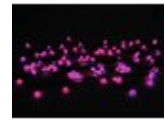

## EUROLITE LED Marble Garland 80LEDs SC red/blue

Light chain with little LED balls and various red/blue programs

Art. No.: 50499105

GTIN: 4026397457582

**The article is no longer in our assortment.**

### Features:

- Can also be used as indirect illumination
- 80 LEDs, each enclosed in a translucent, lightly satined hard plastic sphere
- Switching Colors (SC): uninterruptedly switches color in a given period of time
- Memory function saves last setting when switching off
- 80 powerful LEDs R/B
- 9 integrated show programs
- Suitable for outdoor use
- For application areas such as: Party room; Decoration; restaurants, bars and hotels
- Silent operation
- Application possibility: Suspended