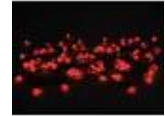

## EUROLITE LED Marble Garland 80LEDs SC red/blue

Light chain with little LED balls and various red/blue programs

Art. No.: 50499105

GTIN: 4026397457582

### Features:

- Can also be used as indirect illumination
- 80 LEDs, each enclosed in a translucent, lightly satined hard plastic sphere
- Switching Colors (SC): uninterruptedly switches color in a given period of time
- Memory function saves last setting when switching off
- 80 LEDs R/B
- 9 integrated show programs
- Suitable for outdoor use
- For application areas such as: Party room; decoration; restaurants, bars and hotels
- Silent operation
- Application possibility: Suspended