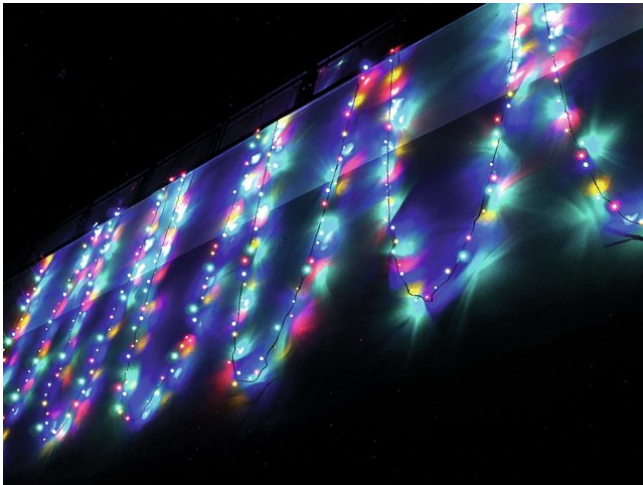

eurolite®

LED garland 230V 80 RGBY LEDs w.C.

Exclusive LED light chain for stylish deco effects!

Art. No.: 50499210

GTIN: 4026397270648

The article is no longer in our assortment.

eurolite®

LED garland 230V 80 RGBY LEDs w.C.

Exclusive LED light chain for stylish deco effects!

Art. No.: 50499210

GTIN: 4026397270648

Features:

- Advantages of LED technology: long life, low power consumption, minimal heat emission, defacto maintenance free with brilliant light radiation
- Long LED life
- 10 meters feed line (incl. plug & transformer)
- 12 meters LED light chain
- Available in versions with and without controller