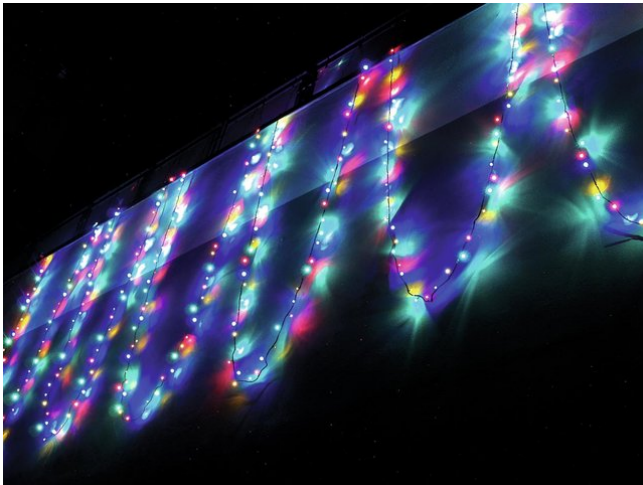

eurolite®

LED garland 230V 80 RWBY LEDs w.C.

Exclusive LED light chain for stylish deco effects!

Art. No.: 50499212

GTIN: 4026397270662

The article is no longer in our assortment.

eurolite®

LED garland 230V 80 RWBY LEDs w.C.

Exclusive LED light chain for stylish deco effects!

Art. No.: 50499212

GTIN: 4026397270662

Features:

- Advantages of LED technology: long life, low power consumption, minimal heat emission, defacto maintenance free with brilliant light radiation
- Long LED life
- 10 meters feed line (incl. plug & transformer)
- 12 meters LED light chain
- Available in versions with and without controller