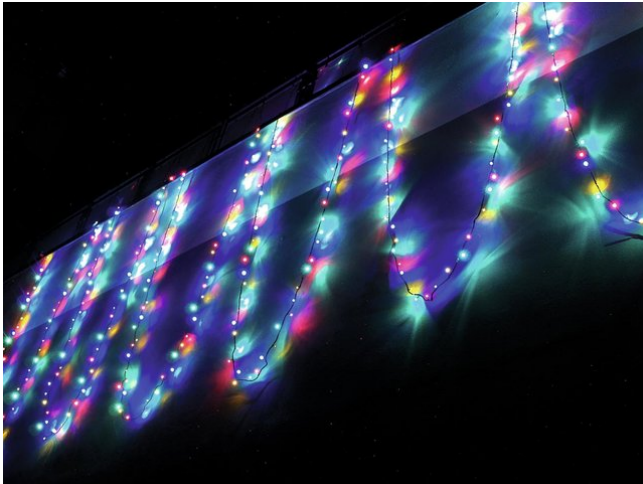

eurolite®

LED garland 230V 200 RGBY LEDs

Exclusive LED light chain for stylish deco effects!

Art. No.: 50499230

GTIN: 4026397270938

The article is no longer in our assortment.

All rights reserved. Subject to change without notice. Errors and omissions excepted.
Illustration only. Actual item may differ from photo.

eurolite®

LED garland 230V 200 RGBY LEDs

Exclusive LED light chain for stylish deco effects!

Art. No.: 50499230

GTIN: 4026397270938

Features:

- Light chain with 200 blue LEDs in the colors red, green, blue and yellow for decorative lighting
- Intergrated controller for selecting various effects
- 24.5 meters long with 10-meter feed line with power unit