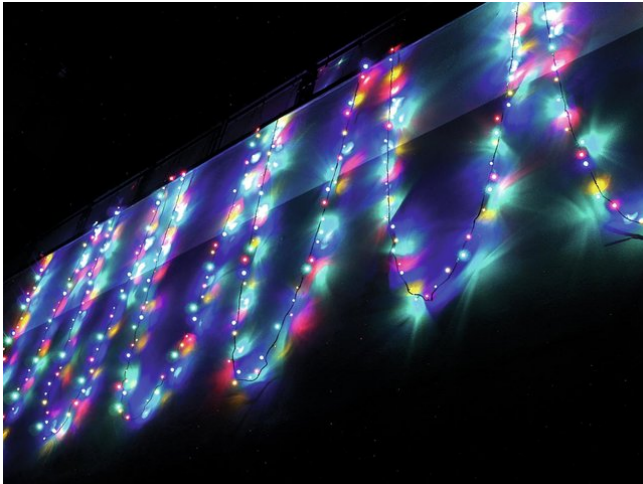

## LED garland 230V 200 RWBY LEDs

Exclusive LED light chain for stylish deco effects!

**Art. No.: 50499232**

GTIN: 4026397270952

**The article is no longer in our assortment.**