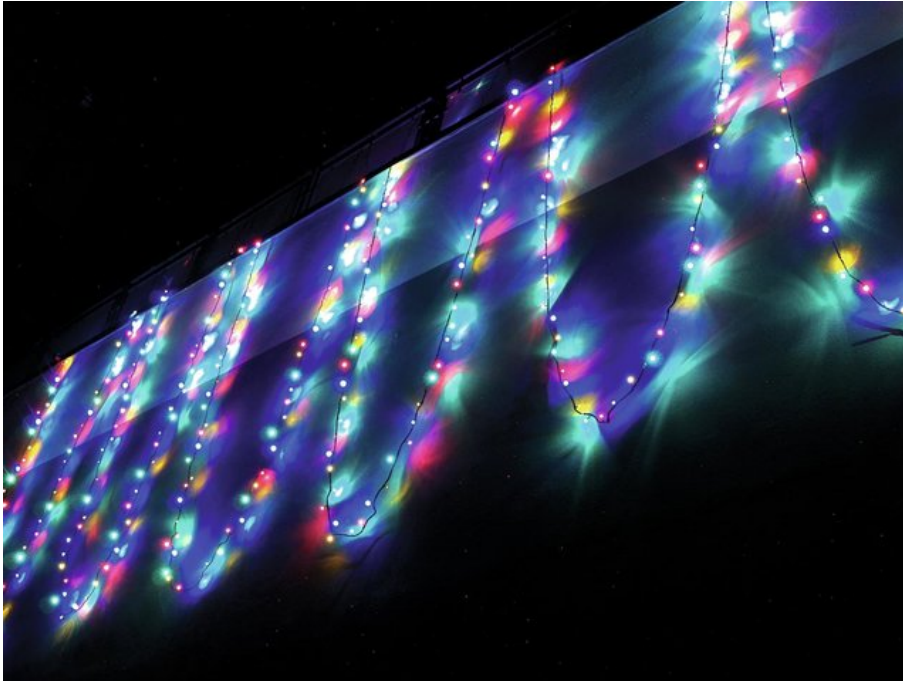

EUROLITE LED garland 230V 200 RGBY LEDs w.C.

Exclusive LED light chain for stylish deco effects!

Art. No.: 50499250

GTIN: 4026397271096

The article is no longer in our assortment.

Features:

- Light chain with 200 LEDs in the colors red, green, blue and yellow for decorative lighting
- Intergrated controller for selecting various effects
- 24.5 meters long with 10-meter feed line with power unit

Logistic

EAN / GTIN: 4026397271096

Weight: 1,25 kg

Length: 0.25 m

Width: 0.20 m

Heigth: 0.17 m

Technical specifications:

| | |
|----------------------|--|
| Power supply: | 230 V AC, 50 Hz |
| Power consumption: | 10,00 W |
| LED number: | 200 |
| Beam angle: | 120° |
| Length: | Feed line 10 m Light chain 24.5 m |
| Weight: | 2.5 kg |
| Legal specifications | |
| Special product: | Not designed for household room illumination |
| Intended use: | Show effect lighting |