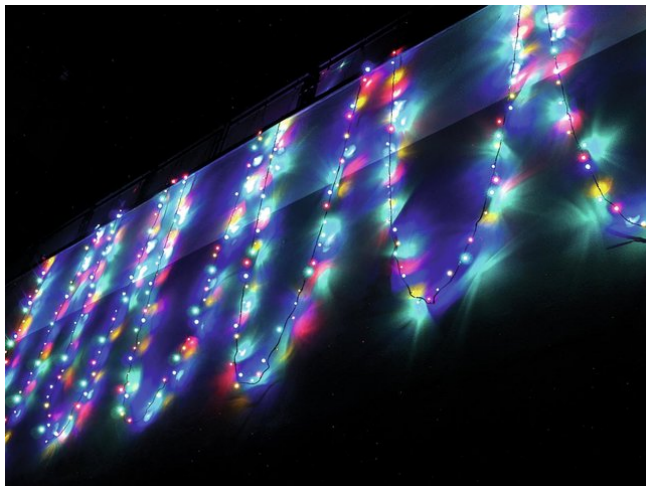

eurolite®

LED garland 230V 200 RGBY LEDs w.C.

Exclusive LED light chain for stylish deco effects!

Art. No.: 50499250

GTIN: 4026397271096

The article is no longer in our assortment.

eurolite®

LED garland 230V 200 RGBY LEDs w.C.

Exclusive LED light chain for stylish deco effects!

Art. No.: 50499250

GTIN: 4026397271096

Features:

- Light chain with 200 LEDs in the colors red, green, blue and yellow for decorative lighting
- Intergrated controller for selecting various effects
- 24.5 meters long with 10-meter feed line with power unit