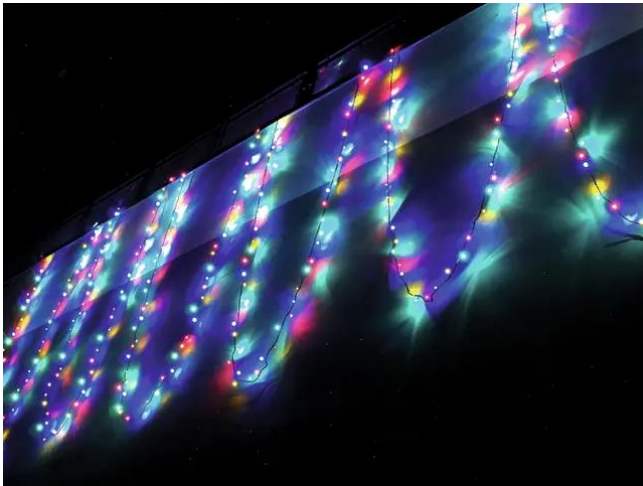

eurolite®

LED garland 230V 200 RGBY LEDs w.C.

Exclusive LED light chain for stylish deco effects!

Art. No.: 50499250

GTIN: 4026397271096

eurolite®

LED garland 230V 200 RGBY LEDs w.C.

Exclusive LED light chain for stylish deco effects!

Art. No.: 50499250

GTIN: 4026397271096

Features:

- Light chain with 200 LEDs in the colors red, green, blue and yellow for decorative lighting
- Intergrated controller for selecting various effects
- 24.5 meters long with 10-meter feed line with power unit