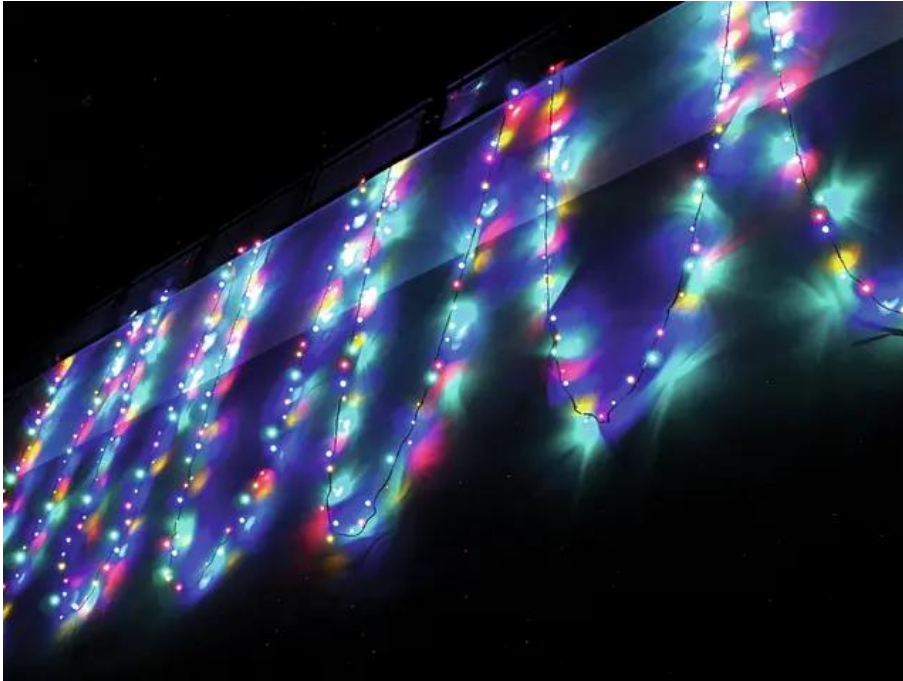

EUROLITE LED garland 230V 200 RGBY LEDs w.C.

Exclusive LED light chain for stylish deco effects!

Art. No.: 50499250

GTIN: 4026397271096

Features:

- Light chain with 200 LEDs in the colors red, green, blue and yellow for decorative lighting
- Intergrated controller for selecting various effects
- 24.5 meters long with 10-meter feed line with power unit

Logistic

EAN / GTIN: 4026397271096

Weight: 1,25 kg

Length: 0.25 m

Width: 0.20 m

Heigth: 0.17 m

Technical specifications:

Power supply:	230 V AC, 50 Hz
Power consumption:	10.00 W
LED number:	200
Beam angle:	120°
Length:	Feed line 10 m Light chain 24.5 m
Weight:	2.5 kg
Special product:	Not designed for household room illumination
Intended use:	Show effect lighting