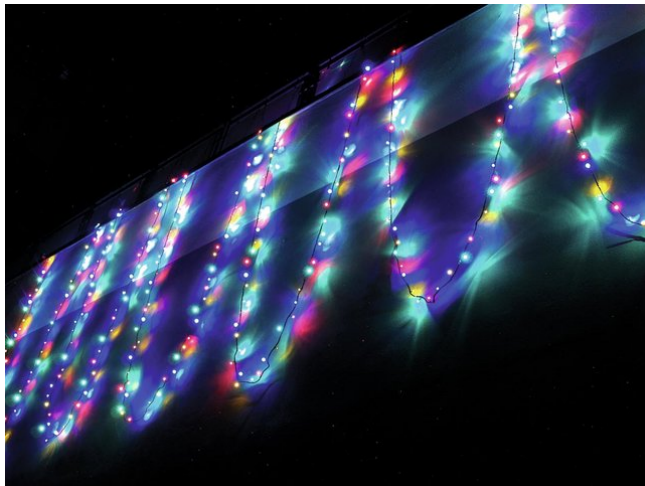

eurolite®

LED garland 230V 200 RWBY LEDs w.C.

Exclusive LED light chain for stylish deco effects!

Art. No.: 50499252

GTIN: 4026397271119

The article is no longer in our assortment.

All rights reserved. Subject to change without notice. Errors and omissions excepted.
Illustration only. Actual item may differ from photo.

eurolite®

LED garland 230V 200 RWBY LEDs w.C.

Exclusive LED light chain for stylish deco effects!

Art. No.: 50499252

GTIN: 4026397271119

Features:

- Light chain with 200 LEDs in the colors red, white, blue and yellow for decorative lighting
- Intergrated controller for selecting various effects
- 24.5 meters long with 10-meter feed line with power unit