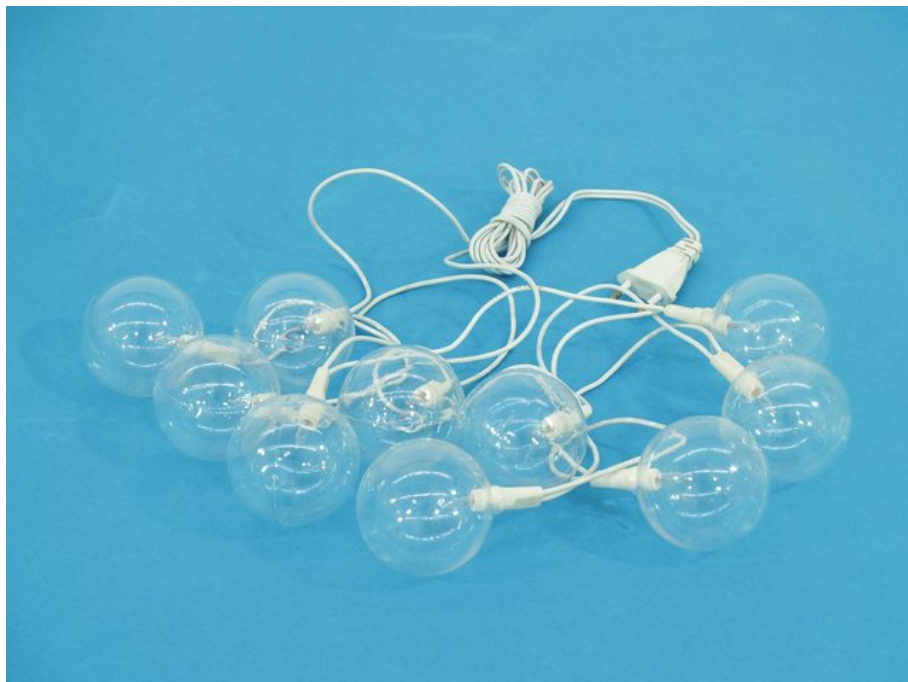

## EUROLITE Christmastree lightchain 32LEDs 16balls w

That Christmassy time of year! LED light chain for indoor use

Art. No.: 50499270

GTIN: 4026397359626

**The article is no longer in our assortment.**

### Features:

- Exclusive LED light chain for stylish decorative lighting, not only for Christmas
- Absolute eyecatcher for any room, window, hallway... and Christmas tree
- 16 clear glass bauble contain 2 white LEDs each
- Indoor use
- 2.3 meters long plus 3-meter feed line with power unit

### Logistic

EAN / GTIN: 4026397359626

Weight: 0,75 kg

Length: 0.40 m

Width: 0.26 m

Height: 0.09 m

### Technical specifications:

Power consumption:	4,00 W
Color:	Clear
Weight:	630 g
Power supply:	230 V AC, 50 Hz via included PSU
LED number:	32
Baubles:	16
Bauble distance:	15 cm
Feed line length:	3 m
Light chain length:	2.3 m