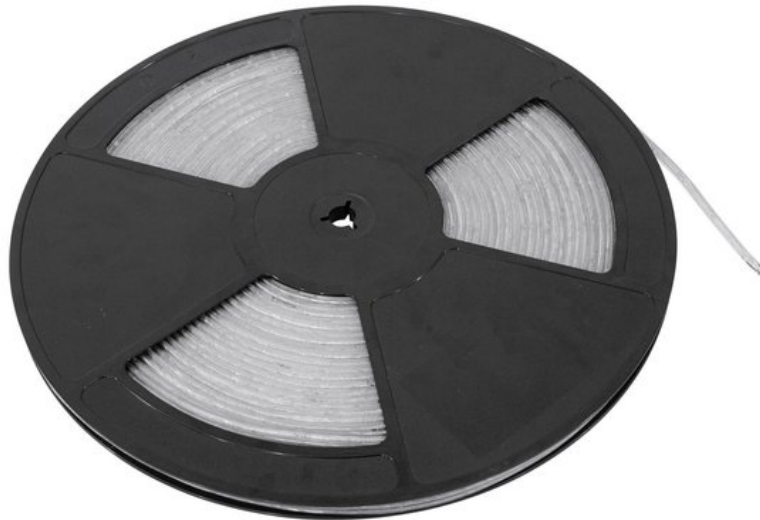

EUROLITE LED Ribbon H 3,5x5,5mm blue 20m

Realize your creative ideas!

Art. No.: 50530026

GTIN: 4026397354843

The article is no longer in our assortment.

Features:

- Flexible LED tube for decorative lighting
- Waterproof for outdoor applications, IP68
- Can be cut into segments of variable size (groups of 3 LEDs)
- Countless possibilities for use: window dressing, party-room decoration, on fairs for product presentation, indoor & outdoor advertisement, signs, toys, arts & crafts, sport items, on clothing
- Easy to mount: with mounting clip glue, tape or thread
- Available in versions of 4 different colors, 2 different color temperatures of the white LEDs or RGB
- Supplied on a plastic reel
- Power cable, connectors, end cap, heat-shrink tube, and mounting clip optional (F02)
- 24 V operation with optional PSU

Logistic

EAN / GTIN: 4026397354843

Weight: 0,97 kg

Length: 0.34 m

Width: 0.34 m

Height: 0.02 m

Technical specifications:

| | |
|---------------------------------------|---|
| IP classification: | IP68 |
| Dimensions: | Length: 20 m Width: 6 mm Height: 4 mm |
| Power supply (via 24V DC power-unit): | 230 V AC, 50 Hz |
| Rated power/meter: | 2 W |
| Protection grade: | IP68 |
| LED number/meter: | 36 |

| | |
|------------------------|--|
| Distance between LEDs: | 2.78 cm |
| Cutting marks: | every 6 LEDs |
| Beam angle: | 120° |
| Roll length: | 20 m |
| Maximum length: | 20 m |
| Dimensions (W x H): | 4 x 6 mm |
| Legal specifications | |
| Special product: | Not designed for household room illumination |
| Intended use: | Show effect lighting |