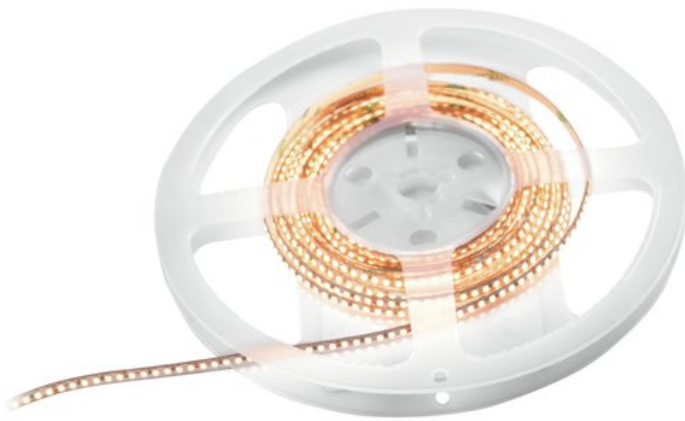

EUROLITE LED Strip 1320 5m 2216 2700K 24V

Flexible LED strip with 4.5 mm width and a CRI >90

Art. No.: 50530101

GTIN: 4026397631043

List price: 105.91 €

incl. 19% VAT.

Features:

- Flexible LED strip for decorative lighting
- High-grade components and a solid construction guarantee a long service life and excellent color rendering
- Only 4.5 mm in width
- Can be cut into segments of variable size
- Self-adhesive rear side
- Supplied on a plastic reel
- Power cable, straight and flexible plug connectors available as accessories
- 1320 powerful LEDs SMD 2216 warm white (WW)
- Control via Accessory
- Very high color rendering index (CRI)
- For application areas such as: Clubs/dancing school; Trade fair and shop fitting; Installation; restaurants, bars and hotels
- Silent operation

Package contents

- 1 x illuminant, 1 x user manual

Logistic

EAN / GTIN: 4026397631043

Weight: 0,08 kg

Length: 0.02 m

Width: 0.02 m

Height: 0.00 m

Technical specifications:

Power supply: 24 V DC 2 A

Power consumption: 48 W

IP classification: IP20

Protection class: Protection class III

Nominal wattage:	6 W
Power connection:	Fixed Supply cord with open wires
Cable length:	Approx. 0,15 m
LED:	1320 x SMD 2216 warm white (WW)
Color temperature:	2700K
Control:	Accessory
Standing/fixation:	Self adhesive
Color rendering index (CRI):	94 Ra
Lamps/meter:	264 pc/pcs
Power/meter:	9,6 W
Lamps/tube:	1320 pc/pcs
Lamp distance:	3,6 mm
Cutting mark:	2,2 cm
Luminous flux (Lumen) per meter:	952 lm/m
Housing color:	White
Dimensions:	Length: 5 m Width: 4,3 mm Height: 1,3 mm
Weight:	70 g
Noise classification:	Class 0 (no noise at all)
Energy efficiency class (A - G):	G