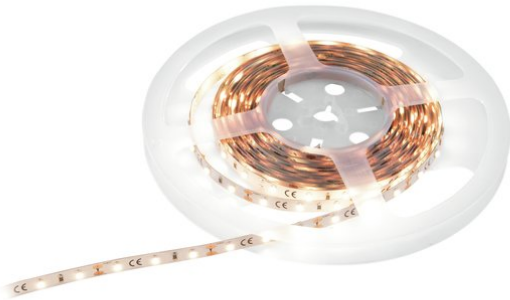

## LED Strip 300 5m 3528 3000K 24V Constant Current

Flexible LED strip with a CRI >90 and 24 V constant current

**Art. No.: 50530105**

GTIN: 4026397631128

**List price: 71.28 €**  
incl. 19% VAT.

All rights reserved. Subject to change without notice. Errors and omissions excepted.  
Illustration only. Actual item may differ from photo.

## LED Strip 300 5m 3528 3000K 24V Constant Current

Flexible LED strip with a CRI >90 and 24 V constant current

**Art. No.: 50530105**

GTIN: 4026397631128

### Features:

---

- Flexible LED strip for decorative lighting
- Constant current technology for high efficiency, durability and homogeneous light distribution
- Greater lengths do not lead to light fall-off and do not require multiple feeders
- High-grade components and a solid construction guarantee a long service life and excellent color rendering
- Can be cut into segments of variable size
- Self-adhesive rear side
- Supplied on a plastic reel
- Power cable, straight and flexible plug connectors available as accessories
- Dimmable
- 300 powerful LEDs SMD 3528 warm white (WW)
- Control via Accessory
- Very high color rendering index (CRI)
- Silent operation