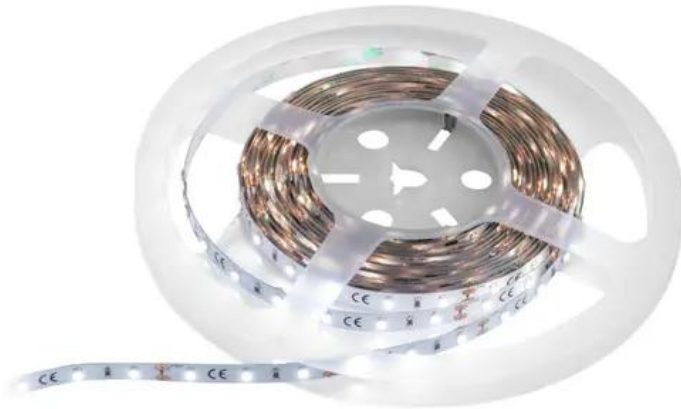

## EUROLITE LED Strip 300 5m 3528 5700K 12V

Flexible LED strip with a CRI >90

Art. No.: 50530112

GTIN: 4026397631210

### Features:

- Flexible LED strip for decorative lighting
- High-grade components and a solid construction guarantee a long service life and excellent color rendering
- Can be cut into segments of variable size
- Self-adhesive rear side
- Supplied on a plastic reel
- Power cable, straight and flexible plug connectors available as accessories
- 300 LEDs SMD 3528 cold white (CW)
- Control via accessory
- Very high color rendering index (CRI)
- For application areas such as: Trade fair and shop fitting; clubs/dancing school; installation; restaurants, bars and hotels
- Silent operation

### Technical specifications:

Power supply:	12V DC 1500 mA
Power consumption:	18 W
IP classification:	IP20
Protection class:	Protection class III
Power connection:	Fixed supply cord with open wires
Lamp type:	LED lamp

LED type:	300 x SMD 3528 cold white (CW)
Control:	Accessory
Standing/fixation:	Self adhesive
Color temperature:	5700K
Color rendering index (CRI):	92 Ra
Lamps/meter:	60 pc/pcs
Power/meter:	3.6 W
Lamps/tube:	300 pc/pcs
Lamp distance:	16 mm
Cutting mark:	5 cm
Luminous flux (Lumen) per meter:	390 lm/m
Housing color:	White
Dimensions:	Length: 500 cm Width: 0.8 cm Height: 0.2 cm
Weight:	0.09 kg
Noise classification:	Class 0 (no noise at all)
Energy efficiency class (A - G):	F