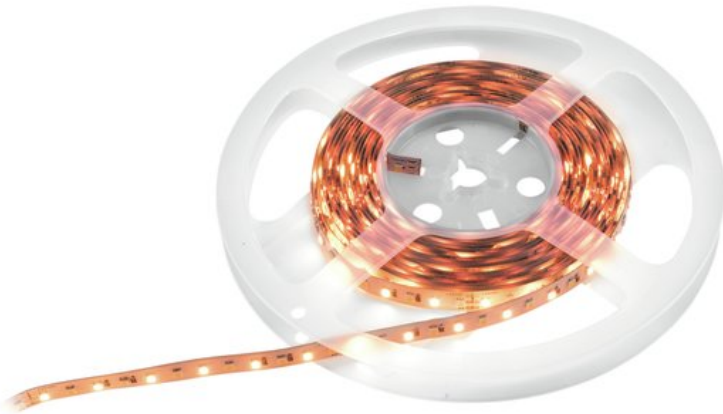

EUROLITE LED Strip 600 5m 2835 1800+5700K 24V

Flexible LED strip, extra warm white and cold white, CRI >90

Art. No.: 50530130

GTIN: 4026397631258

List price: 71.28 €

incl. 19% VAT.

Features:

- Flexible LED strip for decorative lighting
- High-grade components and a solid construction guarantee a long service life and excellent color rendering
- High efficiency and durability
- Can be cut into segments of variable size
- Self-adhesive rear side
- Supplied on a plastic reel
- Power cable, straight and flexible plug connectors available as accessories
- 600 powerful LEDs SMD 2835 2in1 BCL CW/WW (homogenous color mix)
- Control via Accessory
- Very high color rendering index (CRI)
- For application areas such as: Trade fair and shop fitting; Clubs/dancing school; Installation; restaurants, bars and hotels
- Silent operation

Logistic

EAN / GTIN: 4026397631258

Weight: 0,14 kg

Length: 0.02 m

Width: 0.02 m

Height: 0.00 m

Technical specifications:

Power supply:	24 V DC 4,15 A
Power consumption:	Max. 100 W
IP classification:	IP20
Protection class:	Protection class III
Power connection:	Fixed Supply cord with open wires

Cable length:	Approx. 0,15 m
LED:	600 x SMD 2835 2in1 BCL CW/WW (homogenous color mix)
Color temperature:	1800K; 5700K
Control:	Accessory
Standing/fixation:	Self adhesive
Color rendering index (CRI):	95 Ra
Lamps/meter:	120 pc/pcs
Power/meter:	20 W
Lamps/tube:	600 pc/pcs
Lamp distance:	8 mm
Cutting mark:	10 cm
Luminous flux (Lumen) per meter:	868 lm/m
Housing color:	White
Dimensions:	Length: 5 m Width: 1 cm Height: 1,2 mm
Weight:	130 g
Noise classification:	Class 0 (no noise at all)
Energy efficiency class (A - G):	G