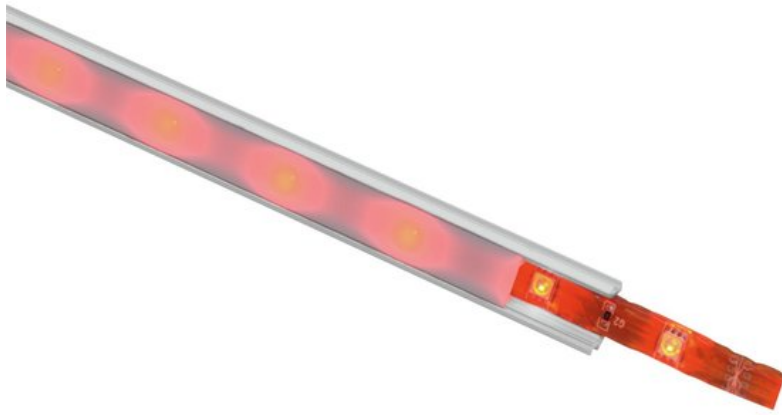

## EUROLITE LED IP Strip 150 5m red 12V

Flexible LED strip for indoor and outdoor use

Art. No.: 50530150

GTIN: 4026397426663

**The article is no longer in our assortment.**

### Description:

With its numerous IP LED strips, Eurolite offers light on tape for outdoor use. Eurolite presents different stripes fulfilling the IP68 standard.

The flexible LED strips have a length of 5 meters. Unichrome versions - red, blue, green, yellow, cool white, warm white - are complimented by two RGB versions. The single colors can be ordered either with a wide span (150 LEDs) or with a short span (300 LEDs) between the LEDs. The RGB versions are available in 12 V or 24 operation - LED quantities are always 150. An optional LED controller controls the brightness and the speed of the RGB LEDs or provides automatic run of the built-in color programs.

Supplied on a plastic reel, the LED stripes feature a self adhesive rear side for simple installation. Color and form can be used as desired as the strips are very flexible and adaptable to really every venue.

### Features:

- Flexible LED strip for decorative lighting
- Perfect for indirect lighting, custom-made versions for fair or shop applications as well as all kinds of background lighting
- For indoor and outdoor use (IP44)
- Can be cut into segments of variable size (groups of 3 LEDs)
- Self-adhesive rear side
- Supplied on a plastic reel
- Matching control units and power units optionally available
- Different versions available