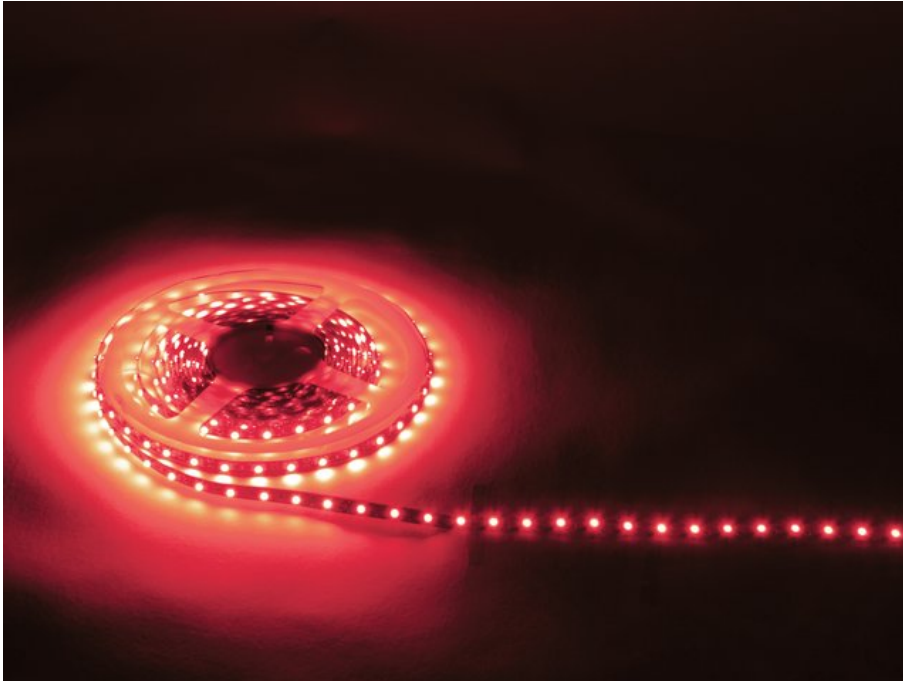

EUROLITE LED Strip 300 5m 3528 red 12V

Flexible LED strip for indoor use

Art. No.: 50530520

GTIN: 4026397255027

The article is no longer in our assortment.

Description:

With its numerous LED strips, Eurolite offers light on tape for technical decoration or bar illumination.

The flexible LED strips have a length of 5 meters. Unichrome versions - red, blue, green, yellow, cool white, warm white - are complimented by two RGB versions. The single colors can be ordered either with a wide span (150 LEDs) or with a short span (300 LEDs) between the LEDs. The RGB versions are available in 12 V or 24 operation - LED quantities are 150 or 240. An optional LED controller controls the brightness and the speed of the RGB LEDs or provides automatic run of the built-in color programs.

Supplied on a plastic reel, the LED stripes feature a self adhesive rear side for simple installation. Color and form can be used as desired as the strips are very flexible and adaptable to really every venue.

Features:

- Flexible LED strip for decorative lighting
- Perfect for indirect lighting, custom-made versions for fair or shop applications as well as all kinds of background lighting
- Indoor use
- Can be cut into segments of variable size (groups of 3 LEDs)