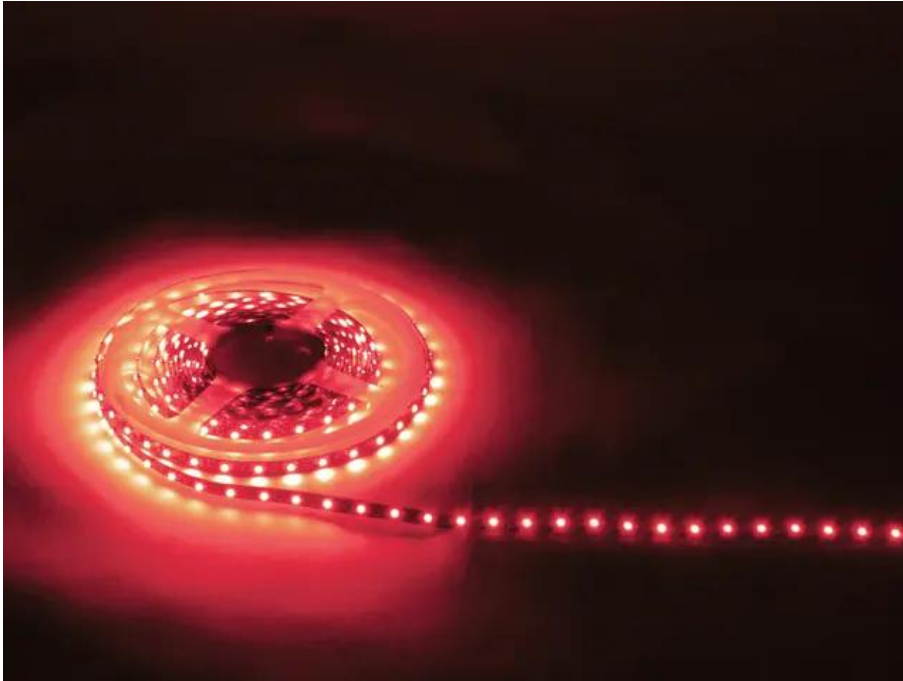

EUROLITE LED Strip 300 5m 3528 red 12V

Flexible LED strip for indoor use

Art. No.: 50530520

GTIN: 4026397255027

Description:

With its numerous LED strips, Eurolite offers light on tape for technical decoration or bar illumination.

The flexible LED strips have a length of 5 meters. Unichrome versions - red, blue, green, yellow, cool white, warm white - are complimented by two RGB versions. The single colors can be ordered either with a wide span (150 LEDs) or with a short span (300 LEDs) between the LEDs. The RGB versions are available in 12 V or 24 operation - LED quantities are 150 or 240. An optional LED controller controls the brightness and the speed of the RGB LEDs or provides automatic run of the built-in color programs.

Supplied on a plastic reel, the LED stripes feature a self adhesive rear side for simple installation. Color and form can be used as desired as the strips are very flexible and adaptable to really every venue.

Technical specifications:

Power consumption:	24 W
Standing/fixation:	Self adhesive
Lamps/meter:	60 pc/pcs
Power/meter:	4.8 W
Lamps/tube:	300 pc/pcs
Lamp distance:	16 mm
Cutting mark:	5 cm
Housing color:	White
Dimensions:	Length: 500 cm Width: 0.8 cm
Weight:	0.08 kg
Watts per meter/total:	4.8 W/24 W
LED type:	SMD 3528
LED number:	300
Cutting mark:	every 50 mm
Dimensions:	Ø 8 mm x 5000 mm
Special product:	Not designed for household room illumination
Intended use:	Show effect lighting