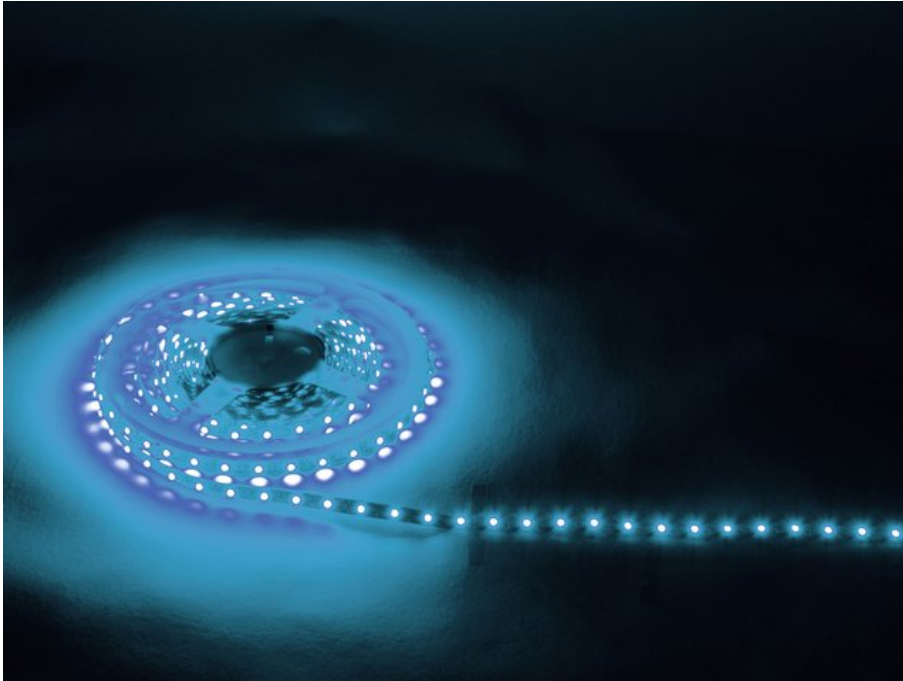

EUROLITE LED Strip 300 5m 3528 blue 12V

Flexible LED strip for indoor use

Art. No.: 50530525

GTIN: 4026397255072

The article is no longer in our assortment.

Description:

With its numerous LED strips, Eurolite offers light on tape for technical decoration or bar illumination.

The flexible LED strips have a length of 5 meters. Unichrome versions - red, blue, green, yellow, cool white, warm white - are complimented by two RGB versions. The single colors can be ordered either with a wide span (150 LEDs) or with a short span (300 LEDs) between the LEDs. The RGB versions are available in 12 V or 24 operation - LED quantities are 150 or 240. An optional LED controller controls the brightness and the speed of the RGB LEDs or provides automatic run of the built-in color programs.

Supplied on a plastic reel, the LED stripes feature a self adhesive rear side for simple installation. Color and form can be used as desired as the strips are very flexible and adaptable to really every venue.

Features:

- Flexible LED strip for decorative lighting
- Perfect for indirect lighting, custom-made versions for fair or shop applications as well as all kinds of background lighting
- Indoor use
- Can be cut into segments of variable size (groups of 3 LEDs)