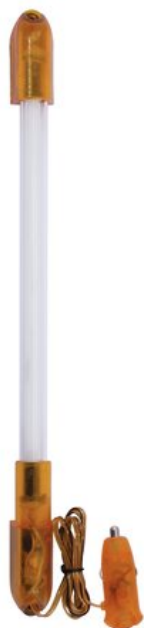

## EUROLITE Tube complete fixture 38cm 12V Cig.orange

Interior lighting for automobiles

Art. No.: 50605337

GTIN: 4026397283327

**The article is no longer in our assortment.**

### Features:

- With cigarette lighter plug and 100 cm cable
- Various deco-possibilities
- Available in 8 colors and 6 sizes
- UV-version available in 6 sizes
- Mounting materials enclosed

### Logistic

EAN / GTIN: 4026397283327

Weight: 0,23 kg

Length: 0.53 m

Width: 0.12 m

Height: 0.06 m