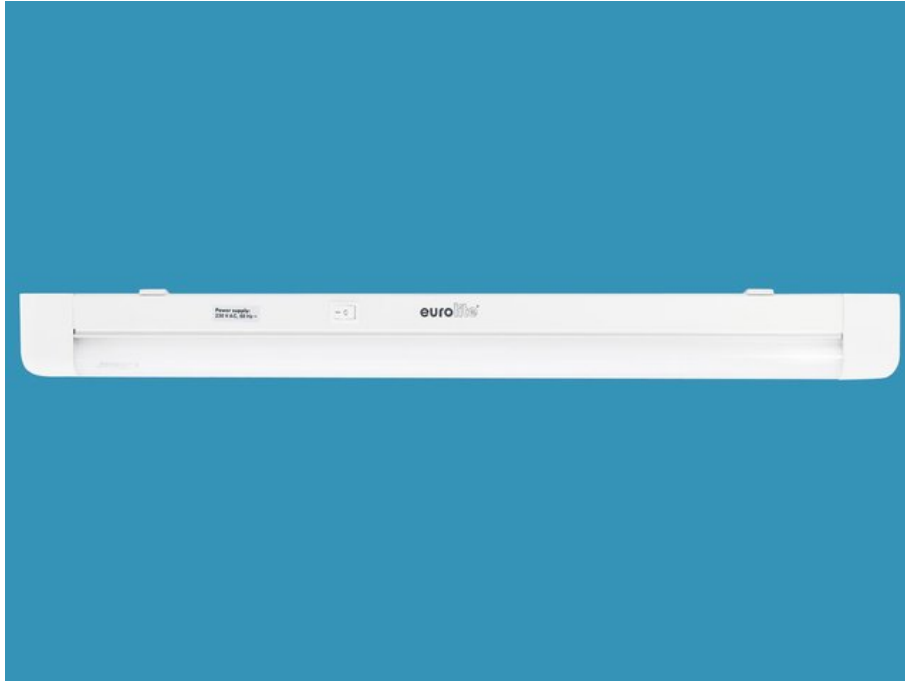

EUROLITE Neon tube compl. set 60cm 18W 6400K clear

SLIM isn't just in, it makes for an elegant design!

Art. No.: 51101470

GTIN: 4026397257854

The article is no longer in our assortment.

Features:

- Minimal housing in A1 quality with electronic ballast resistor
- Integrated starter
- ON/OFF-switch on the housing
- Easy installation - mounting materials enclosed
- Delivered with installed 6400 fluorescent tube and its cover
- Perfect in public places or in private party rooms
- Do not control via your lighting controller

Logistic

EAN / GTIN: 4026397257854

Weight: 0,70 kg

Length: 0.66 m

Width: 0.04 m

Height: 0.07 m

Technical specifications:

Power supply: 230 V AC, 50 Hz

Dimensions: Length: 63,5 cm
Width: 3,5 cm
Height: 6 cm

Power consumption: 20 W

Dimensions (L x W x H): 635 x 35 x 60 mm

Weight: 0.4 kg