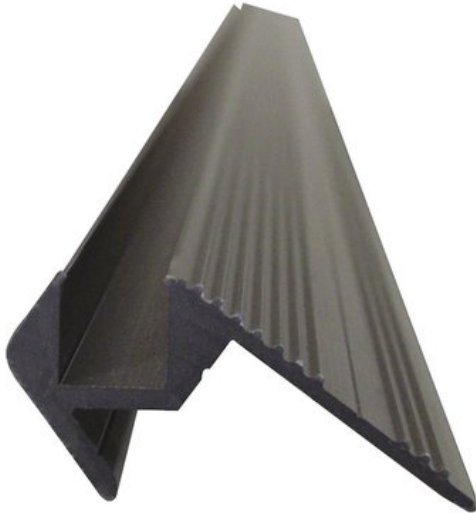

EUROLITE Step Profile 10x10mm black 2m

Special step profiles for Tubelights etc.

Art. No.: 51210502

GTIN:

The article is no longer in our assortment.

Features:

Special step profiles for Tubelights etc.

- Material: aluminum
- Dimensions: W: 48 mm, H: 24 mm
- Available lengths: 2000 mm
- Section for installing the Tubelights etc.: 10 x 10 mm
- Color: black anodized, which means no color peeling off with the time
- Wheelchairs can easily overcome the channel
- Extreme stability
- Easy installation
- Low weight
- For exhibition and shop installers, discotheque and theatre installations

Logistic

EUROLITE Step profile, 10x10mm, black /m<p class='attributgroup'>Special step profiles for Tubelights etc.

- Material: aluminum
- Dimensions: W: 48 mm, H: 24 mm
- Available lengths: 2000 mm or 4000 mm
- Section for installing the Tubelights etc.: 10 x 10 mm
- Color: black anodized, which means no color peeling off with the time
- Extreme stability
- Easy installation
- Low weight
- Price is calculated by meter