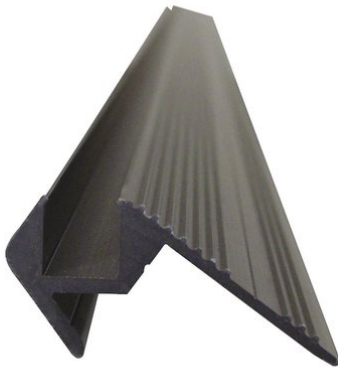

eurolite®

Step Profile 10x10mm black 2m

Special step profiles for Tubelights etc.

Art. No.: 51210502

GTIN:

The article is no longer in our assortment.

All rights reserved. Subject to change without notice. Errors and omissions excepted.
Illustration only. Actual item may differ from photo.

eurolite®

Step Profile 10x10mm black 2m

Special step profiles for Tubelights etc.

Art. No.: 51210502

GTIN:

Features:

Special step profiles for Tubelights etc.

- Material: aluminum
- Dimensions: W: 48 mm, H: 24 mm
- Available lengths: 2000 mm
- Section for installing the Tubelights etc.: 10 x 10 mm
- Color: black anodized, which means no color peeling off with the time
- Wheelchairs can easily overcome the channel
- Extreme stability
- Easy installation
- Low weight
- For exhibition and shop installers, discotheque and theatre installations

EUROLITE Step profile, 10x10mm, black /m<p class='attributgroup'>Sp

All rights reserved. Subject to change without notice. Errors and omissions excepted.
Illustration only. Actual item may differ from photo.