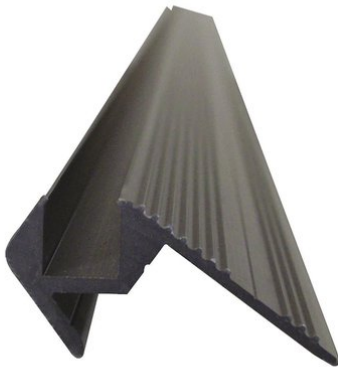

## Step profile 10x10mm black 4m

Special step profiles for Tubelights etc.

**Art. No.:** 51210504

**GTIN:**

**The article is no longer in our assortment.**

All rights reserved. Subject to change without notice. Errors and omissions excepted.  
Illustration only. Actual item may differ from photo.

### Features:

---

Special step profiles for Tubelights etc.

- Material: aluminum
- Dimensions: W: 48 mm, H: 24 mm
- Available lengths: 4000 mm
- Section for installing the Tubelights etc.: 10 x 10 mm
- Color: black anodized, which means no color peeling off with the time
- Wheelchairs can easily overcome the channel
- Extreme stability
- Easy installation
- Low weight
- For exhibition and shop installers, discotheque and theatre installations