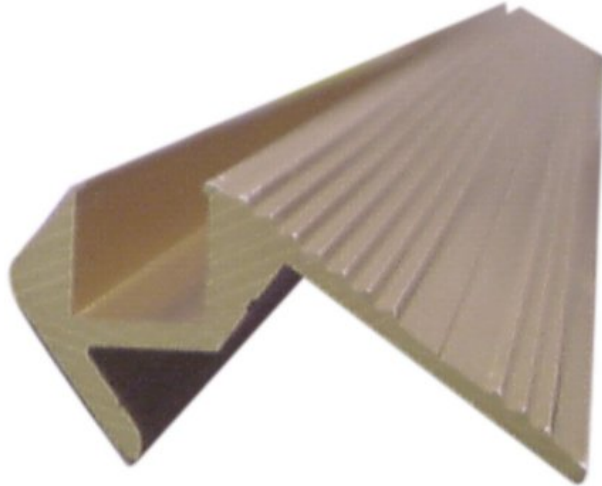

## EUROLITE Step profile 10x10mm gold 2m

Special step profiles for Tubelights etc.

Art. No.: 51210702

GTIN:

**The article is no longer in our assortment.**

### Features:

Special step profiles for Tubelights etc.

- Material: aluminum
- Dimensions: W: 48 mm, H: 24 mm
- Available lengths: 2000 mm
- Section for installing the Tubelights etc.: 10 x 10 mm
- Color: gold-color anodized, which means no color peeling off with the time
- Wheelchairs can easily overcome the channel
- Extreme stability
- Easy installation
- Low weight
- For exhibition and shop installers, discotheque and theatre installations

### Logistic

**EUROLITE Step profile, 10x10mm, gold /m<p class='attributgroup'>Special step profiles for Tubelights etc.**

- Material: aluminum
- Dimensions: W: 48 mm, H: 24 mm
- Available lengths: 2000 mm or 4000 mm
- Section for installing the Tubelights etc.: 10 x 10 mm
- Color: gold-color anodized, which means no color peeling off with the time
- Extreme stability
- Easy installation
- Low weight
- Price is calculated by meter