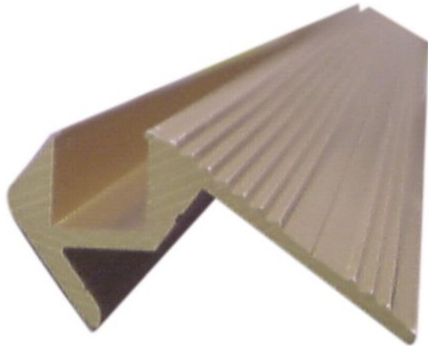

## Step profile 10x10mm gold 2m

Special step profiles for Tubelights etc.

**Art. No.:** 51210702

**GTIN:**

**The article is no longer in our assortment.**

## Step profile 10x10mm gold 2m

Special step profiles for Tubelights etc.

**Art. No.:** 51210702

**GTIN:**

### Features:

---

Special step profiles for Tubelights etc.

- Material: aluminum
- Dimensions: W: 48 mm, H: 24 mm
- Available lengths: 2000 mm
- Section for installing the Tubelights etc.: 10 x 10 mm
- Color: gold-color anodized, which means no color peeling off with the time
- Wheelchairs can easily overcome the channel
- Extreme stability
- Easy installation
- Low weight
- For exhibition and shop installers, discotheque and theatre installations

**EUROLITE Step profile, 10x10mm, gold /m<p class='attributgroup'>Spe**