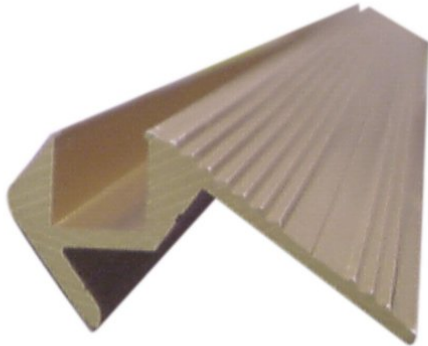

## Step profile 10x10mm gold 4m

Special step profiles for Tubelights etc.

Art. No.: 51210704

GTIN:

**The article is no longer in our assortment.**

### Features:

---

Special step profiles for Tubelights etc.

- Material: aluminum
- Dimensions: W: 48 mm, H: 24 mm
- Available lengths: 4000 mm
- Section for installing the Tubelights etc.: 10 x 10 mm
- Color: gold-color anodized, which means no color peeling off with the time
- Wheelchairs can easily overcome the channel
- Extreme stability
- Easy installation
- Low weight
- For exhibition and shop installers, discotheque and theatre installations

**EUROLITE Step profile, 10x10mm, gold /m<p class='attributgroup'>Spe**