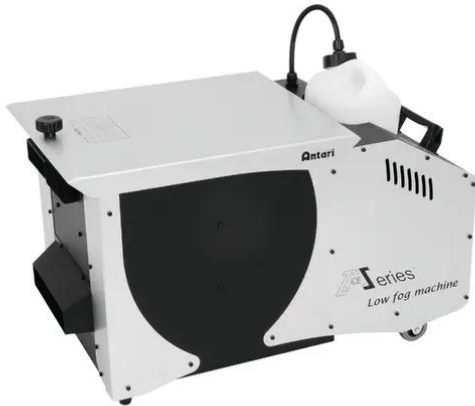

ICE-101 Low Fog Machine

Floor fog machine with remote control or DMX, ice cube cooling

Art. No.: 51702664
GTIN: 4719850650575

ICE-101 Low Fog Machine

Floor fog machine with remote control or DMX, ice cube cooling

Art. No.: 51702664
GTIN: 4719850650575

Features:

- Stand-alone fogger with 8 kg capacity ice chamber
- Creates a heavy ground fog by means of fluid and crushed ice
- Operation with dry ice possible
- Continuous output
- Rugged metal housing
- Drainage pump for melted water
- Adjustable timer with interval, duration and output volume, continuous output, manual activation
- Short warm-up time
- Output distance: Approx. 6 m
- Operates on water-based fluid
- Removable tank
- Control via DMX; wired remote control
- For application areas such as: Video and photography; wedding/gala/events; theater
- Application possibility: Standing