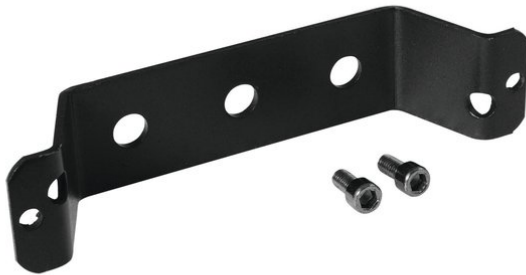

eurolite®

Omega Holder 1

Fitting Omega bracket

Art. No.: 51786511

GTIN: 4026397494822

The article is no longer in our assortment.

eurolite®

Omega Holder 1

Fitting Omega bracket

Art. No.: 51786511

GTIN: 4026397494822

Features:

- No Camlock system
 - Screwed into TMH bottom
 - Distance hole-hole 150 mm
- Package contents
- 1 x omega bracket, 2 x screw