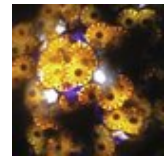

EUROLITE GKF-250 Kaleidoscope

Gobo kaleido flower effect

Art. No.: 51808320

GTIN: 4026397170269

The article is no longer in our assortment.

Features:

- Kaleidoscopic flower effect
- Specially designed color/gobo wheel
- Sound-controlled via built-in microphone
- Microphone-sensitivity adjustable via rotary-control
- Ready for connection with safety-plug
- For 24 V/250 W ELC-lamp
- Easy lamp-exchange via service-lid
- Ideal for mobile use, party-rooms and small discotheques

Logistic

EAN / GTIN: 4026397170269

Weight: 8,75 kg

Length: 0.42 m

Width: 0.37 m

Height: 0.25 m

Technical specifications:

Power supply:	230 V AC, 50 Hz
Power consumption:	280,00 W
Dimensions:	Width: 34 cm Depth: 27 cm Height: 34 cm
Sound-control:	via built-in microphone
Dimensions (L x W x H):	340 x 340 x 270 mm
Weight:	8 kg
Fitting lamp:	GE ELC 24V/250W GX-5.3 50h mit 50 mm Ref