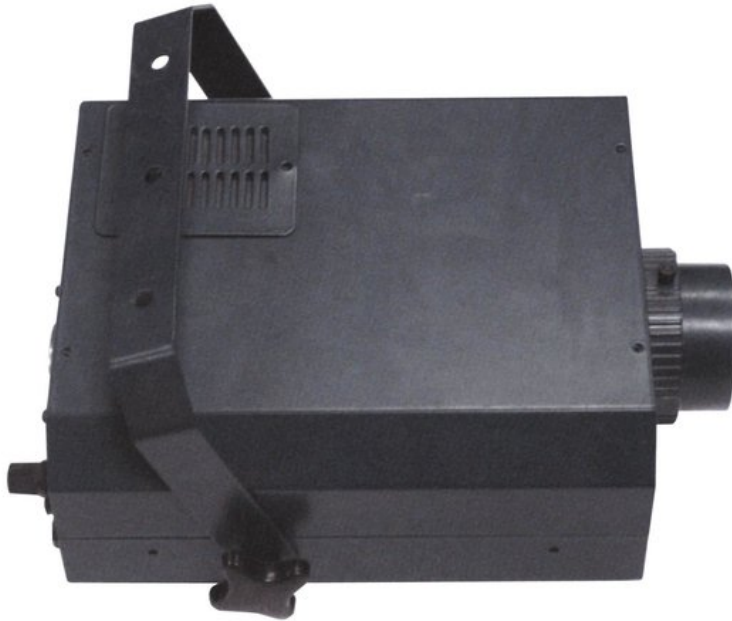

EUROLITE S-20 laser simulator

Perfect laser simulation

Art. No.: 51812595

GTIN: 4026397118735

The article is no longer in our assortment.

Features:

- Projects image patterns just like an original laser
- Absolutely not dangerous as there is no laser radiation
- Comes in a 4-color-carton

Logistic

EAN / GTIN: 4026397118735

Weight: 9,50 kg

Length: 0.45 m

Width: 0.36 m

Height: 0.26 m

Technical specifications:

Power supply: 230 V AC, 50 Hz

Power consumption: 285,00 W

Dimensions: Width: 27 cm
Depth: 19,5 cm
Height: 21,5 cm

Dimensions: 405 x 350 x 205 mm

Weight: 8 kg

Legal specifications

Special product: Not designed for household room illumination

Intended use: Show effect lighting