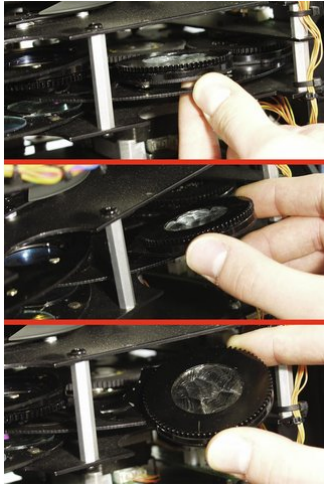

## GH-37,4/31 Gobo holder

Slot-in gobo holder

**Art. No.:** 51836931

GTIN: 4026397219265

**The article is no longer in our assortment.**

## GH-37,4/31 Gobo holder

Slot-in gobo holder

**Art. No.:** 51836931

GTIN: 4026397219265

### Features:

---

- For 37.4/31 gobos
- For PHS-1200, PHS-1200E, PHS-1400E