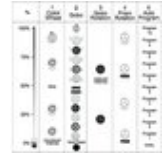

FUTURELIGHT EVO-5 effect-projector

Prism effect-projector

Art. No.: 51837558

GTIN: 4026397185751

The article is no longer in our assortment.

Features:

- DMX-controlled operation or stand-alone operation with Master/Slave function (1 slave)
- Multicolor color fan
- Gobo-wheel with 5 rotating gobos
- Rotating prism
- For CDM 150 lamp
- DMX control via every standard DMX controller
- Control via Sound to light via Microphone
- For further information about this product, please refer to the Data Sheet under "Downloads"

Logistic

EAN / GTIN: 4026397185751

Weight: 11,00 kg

Length: 0.50 m

Width: 0.38 m

Height: 0.34 m

Technical specifications:

Power supply:	230 V AC, 50 Hz
Power consumption:	200 W
DMX channels:	5
Control:	Sound to light via Microphone
Beam angle (1/2 peak):	20°
Dimensions:	Width: 36 cm Depth: 30 cm Height: 29 cm
Weight:	9,20 kg
Beam angle:	20°