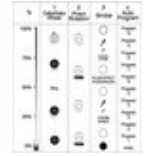

FUTURELIGHT EVO-7 lighting effect

Kaleidoscopic decorative effect spotlight

Art. No.: 51837560

GTIN: 4026397174670

The article is no longer in our assortment.

Features:

- DMX-controlled operation or stand-alone operation with Master/Slave function (1 slave)
- Special designed gobo / color wheel
- Variable rotation speed of Kaleidoscope
- Sound-controlled via built-in microphone
- For MSD/HSD 250, MSD 250/2 or MSD/HSD 200 lamp
- DMX control via every standard DMX controller
- Control via Sound to light via Microphone
- For further information about this product, please refer to the Data Sheet under "Downloads"

Logistic

EAN / GTIN: 4026397174670

Weight: 11,75 kg

Length: 0.50 m

Width: 0.38 m

Height: 0.34 m

Technical specifications:

Power supply:	230 V AC, 50 Hz
Power consumption:	375 W
DMX channels:	4
Control:	Sound to light via Microphone
Beam angle (1/2 peak):	30°
Dimensions:	Width: 30 cm Depth: 29 cm Height: 36 cm
Weight:	10,50 kg
Beam angle:	30°

DMX channels:	4
DMX connection:	3-pin XLR
Sound-control:	via built-in microphone
Dimensions (L x W x H):	360 x 300 x 290 mm
Legal specifications	
Special product:	Not designed for household room illumination
Intended use:	Show effect lighting