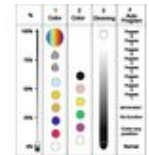

## FUTURELIGHT PCC-500F PRO-Color-Changer

Innovative color changer

Art. No.: 51840960

GTIN: 4026397190045

**The article is no longer in our assortment.**

### Features:

- DMX-controlled operation or stand-alone operation with master/slave function
- 48 programmed scenes in program run for stand-alone operation
- Number of scenes in program run can be changed individually
- Scenes in program run can be modified via the control board or via an external controller and loaded into the memory
- 8 built-in programs can be called up via DMX controller
- Sound-controlled via built-in microphone
- Control board with 4-digit display and foil keyboard for adjusting the DMX starting address, Program, Reset
- For bright HPL 575 W lamp
- Color wheel 1 with 5 different, dichroic color filters and white
- Color wheel 2 with 4 different, dichroic color filters, blackout and white
- DMX control via every standard DMX controller
- For further information about this product, please refer to the Data Sheet under "Downloads"

### Technical specifications:

Power supply: 230 V AC, 50 Hz

Power consumption: 585,00 W

DMX channels: 4

Dimensions: Width: 32,5 cm  
Depth: 43,5 cm  
Height: 35 cm

DMX channels:	4
DMX connection:	3-pin XLR
Sound-control:	via built-in microphone
Color-wheel 1:	5 colors and white
Color-wheel 2:	4 colors, blackout and white
Beam angle:	23°
Dimensions (L x W x H):	325 x 435 x 350 mm
Weight:	12 kg
Legal specifications	
Special product:	Not designed for household room illumination
Intended use:	Show effect lighting